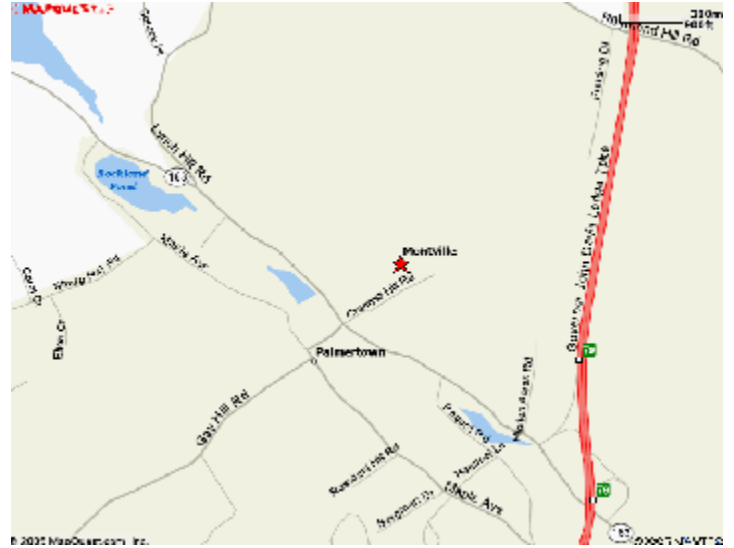

# Montville Fair

I95 North to 395 North

Go to Exit 79

End of exit, take right on Route 163

Follow 163 to Oxboro Dam Road in Oakdale, CT

Fair Admission: \$6.00

Map for Cornerstone Baptist Church 900 Route 163, Oakdale, CT 860-848-2438