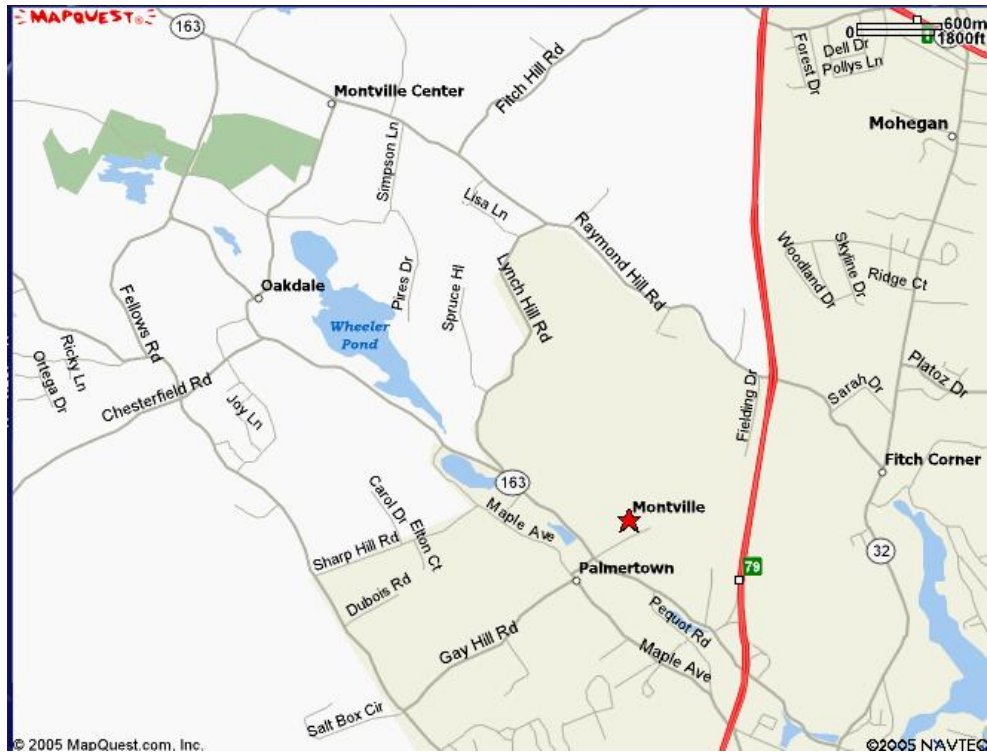

# Montville Fair

I95 North to 395 North

Go to Exit 79

End of exit, take right on Route 163

Follow 163 to Oxboro Dam Road in Oakdale, CT

Fair Admission: \$6.00

Map for Cornerstone Baptist Church 900 Route 163, Oakdale, CT 860-848-2438