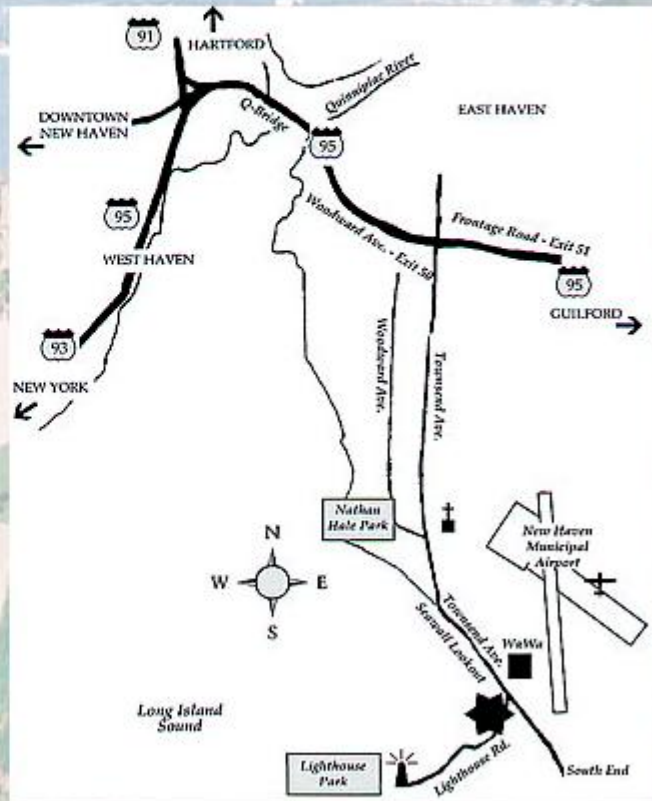

Map & Contact Information

*Back To
Main Page*

From Bridgeport:

Take I-95 North. Go over Q-Bridge and get off Exit 50 (Woodward Avenue). Go to second traffic light and take a right onto Townsend Avenue. Follow down 2.5 miles to Lighthouse Road. Take right. Anthony's Ocean View is 1/10 mile on right hand side.

From Hartford:

Take I-91 South to I-95 New London Exit. Get off Exit 50 and follow directions from Bridgeport.

From Branford/Guilford:

Take I-95 towards New Haven. Get off Exit 51 (Frontage Road). At 3rd traffic light, take left onto Townsend Avenue and follow down to Lighthouse Road. Take right. Anthony's Ocean View is 1/10 mile on right hand side.